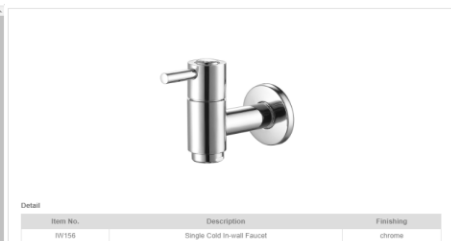

Angle Valve

Sensor Faucet

Hand shower

Spout

| | | |
|---|---|---|
|  |  |  |
| Detail | Detail | Detail |
| Item No. BE93MB | Item No. BE96 | Item No. BE02 |
| Description Shower Elbow | Description shower Elbow | Description shower Elbow |
| Finishing matt black | Finishing chrome | Finishing chrome |