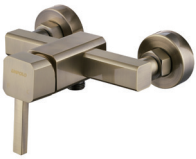

98 1102B
Single-
Lever High Basin Mixer

98 2102B
Single-
Lever Kitchen Mixer

98 4102B
Single-
Lever Shower Mixer

98 3102B
Single-Lever Shower
/ Bath Mixer

98 4602B
Single-Lever Rain-
Shower Combination

98 3602B
Single-Lever Shower /Bath
Combination