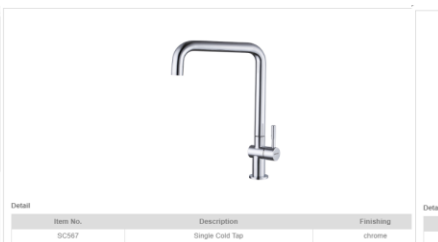

Angle Valve

Sensor Faucet

Hand shower

Spout

| | | |
|---|---|---|
|  |  |  |
| Detail | Detail | Detail |
| Item No. BE93MB | Item No. BE96 | Item No. BE02 |
| Description Shower Elbow | Description shower Elbow | Description shower Elbow |
| Finishing matt black | Finishing chrome | Finishing chrome |