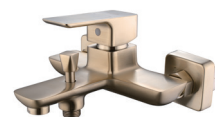

23 SERIES

23 1101BG
Single-
Lever Basin Mixer

23 1102BG
Single-
Lever High Basin Mixer

23 2101BG
Single-
Lever Kitchen Mixer

23 3101BG
Single-
Lever Shower/Bath Mixer

23 4701BG
Wall-
Mounted Shower Mixer

23 3601BG
Single-
Lever Rain-Shower Combination