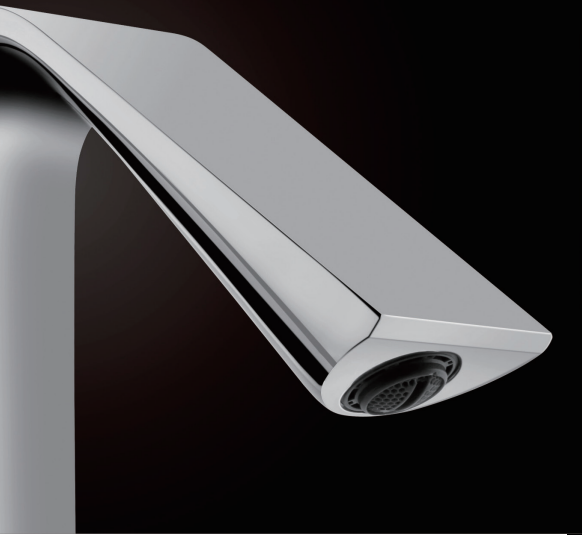

7008

8L Dustbin

7012

12L Dustbin

SWAN

69 SERIES

69 1101 
Single-
Lever Basin Mixer

69 1102
Single-
Lever High Basin Mixer