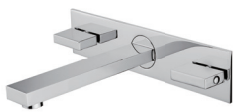

21 1703
Wall-
Mounted Basin Mixer