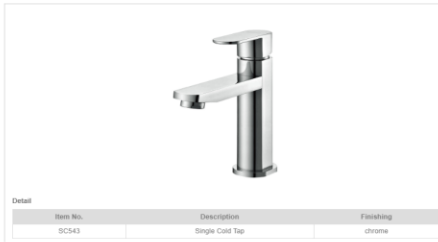

Angle Valve

Sensor Faucet

Hand shower

Spout

| | | |
|---|---|---|
|  |  |  |
| Detail | Detail | Detail |
| Item No. BE93MB | Item No. BE96 | Item No. BE02 |
| Description Shower Elbow | Description shower Elbow | Description shower Elbow |
| Finishing matt black | Finishing chrome | Finishing chrome |