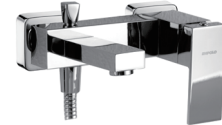

21 SERIES

21 4700

Wall-
Mounted Shower Mixer Valve

21 4700B

Wall-
Mounted Shower Mixer Valve

21 3700

2 Functions Wall-
Mounted Shower Mixer
Valve

21 3700A

3 Functions Wall -
Mounted Shower Mixer
Valve

21 3700B

2 Functions Wall- Mounted
Shower Mixer Valve

21 3700D

3 Functions Wall- Mounted
Shower Mixer Valve

21 4101

Single-
Lever Shower Mixer

21 3101

Single-
Lever Shower/Bath Mixer