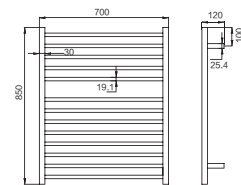

MR8026
9 Inches 3X
Magnifying Mirror with LED

HEATER TOWEL RAIL

HTR567X600-4
Heater Towel Rail

HTR500X800-4
Heater Towel Rail

HTR700X600-11
Heater Towel Rail

HTR600X450-5
Heater Towel Rail

HTS800X600-6
Heater Towel Rail