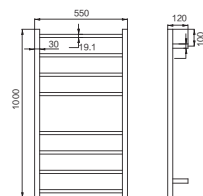

HTS1000X550-8
Heater Towel Rail