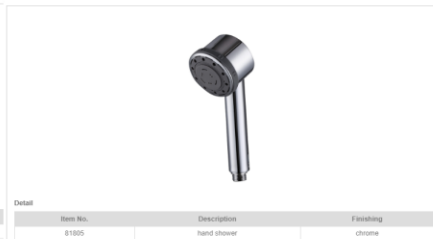

Angle Valve

Sensor Faucet

Hand shower

Spout

| | | |
|---|---|---|
|  |  |  |
| Detail | Detail | Detail |
| Item No. BE93MB | Item No. BE96 | Item No. BE02 |
| Description Shower Elbow | Description shower Elbow | Description shower Elbow |
| Finishing matt black | Finishing chrome | Finishing chrome |