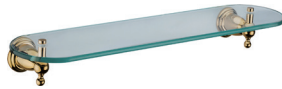

916 07
Glass Shelf