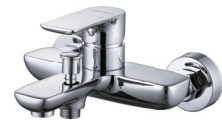

20 3101
Single-
Lever Shower/Bath Mixer