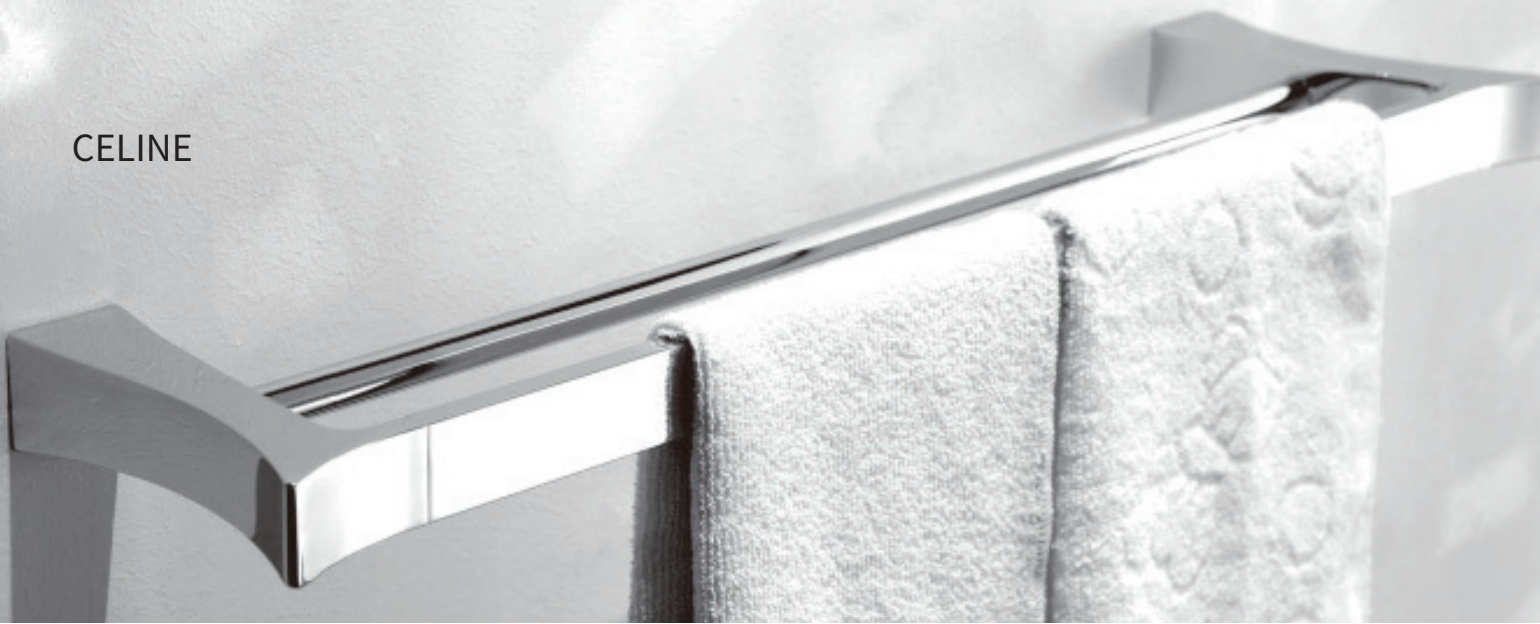

956 06A
Soap Dish Holder

956 09
Soap Dispenser

956 07M
Shelf

956 07
Shelf

956 01
60cm Single Towel Bar

956 08
60cm Double Towel Bar

956 15
60cm Double Bathtowel Shelf

956 15B
60cm Bathtowel
Bar

956 10
Toilet Brush Holder

CELINE

963 SERIES

963 02
Towel Ring

963 02BN
Towel Ring

963 03
Paper Holder

963 03BN
Paper Holder

963 04
Robe Hook