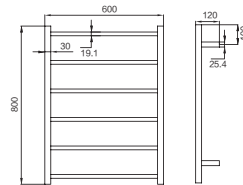

MR8026
9 Inches 3X
Magnifying Mirror with LED

HEATER TOWEL RAIL

HTR567X600-4
Heater Towel Rail

HTR500X800-4
Heater Towel Rail

HTR700X600-11
Heater Towel Rail

HTR600X450-5
Heater Towel Rail

HTS800X600-6
Heater Towel Rail