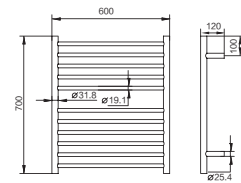

MR8026
9 Inches 3X
Magnifying Mirror with LED

HEATER TOWEL RAIL

HTR567X600-4
Heater Towel Rail

HTR500X800-4
Heater Towel Rail

HTR700X600-11
Heater Towel Rail

HTR600X450-5
Heater Towel Rail

HTS800X600-6
Heater Towel Rail