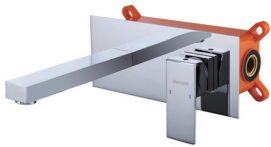

25 1702A
Wall-
Mounted Basin Mixer with concealed box