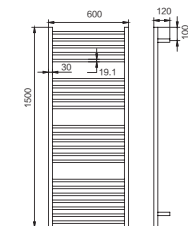

HTS1500X600-23
Heater Towel Rail